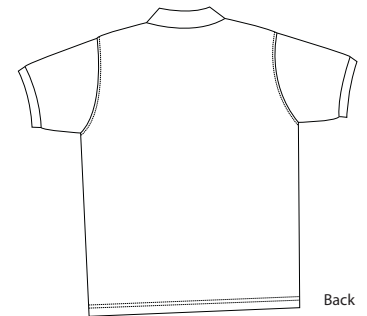

Ladies Silk Touch Sport Shirt

PORT | AUTHORITY®

Front

Back

L500

- * 5-ounce * 65/35 poly/cotton pique * Flat knit collar and cuffs
- * Double-needle armholes and bottom hem * Side vents
- * Metal buttons with dyed-to-match rims * Tailored for a woman

Care Instructions:
Machine wash cold with like colors.
Do not bleach.
Tumble dry low.
Warm iron if necessary.

Finished Measurements in Inches

Size	XS	S	M	L	XL	XXL	Plus 1X	Plus 2X
Chest	19	20	21	22	23	24	27	29.5
Body	26	26.5	27	27.5	28	28.5	28.5	29.5
Sleeve	7.5	7.75	8	8.25	8.5	8.75	9	10

Chest width measured 1" below arm hole. Body length measured from high point shoulder seam to hem.
Sleeve length measured from shoulder seam to hem.

Colors

Banana	Light Pink
Bark	Light Stone
Black	Mdtrn Blue
Burgundy	Mint Green
Coffee Bean	Navy
Cool Grey	Red
Court Green	Royal
Dark Green	Steel Grey
Eggplant	Stone
Harvest Gold	Texas Orng
Hibiscus	Tropical Pink
Light Blue	White
Maui Blue	