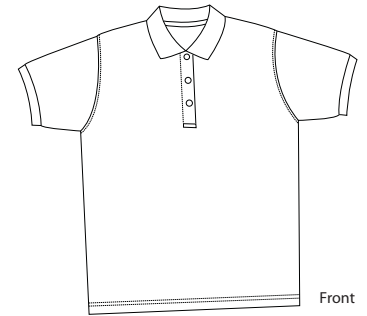

Ladies Silk Touch Sport Shirt

PORT | AUTHORITY®

Front

Back

L500

- * 5-ounce * 65/35 poly/cotton pique * Flat knit collar and cuffs
- * Double-needle armholes and bottom hem * Side vents
- * Metal buttons with dyed-to-match rims * Tailored for a woman

Chest width measured 1" below arm hole. Body length measured from high point shoulder seam to hem.
Sleeve length measured from shoulder seam to hem.

Colors

Banana	Light Pink
Bark	Light Stone
Black	Mdtrn Blue
Burgundy	Mint Green
Coffee Bean	Navy
Cool Grey	Red
Court Green	Royal
Dark Green	Steel Grey
Eggplant	Stone
Harvest Gold	Texas Orng
Hibiscus	Tropical Pink
Light Blue	White
Maui Blue	